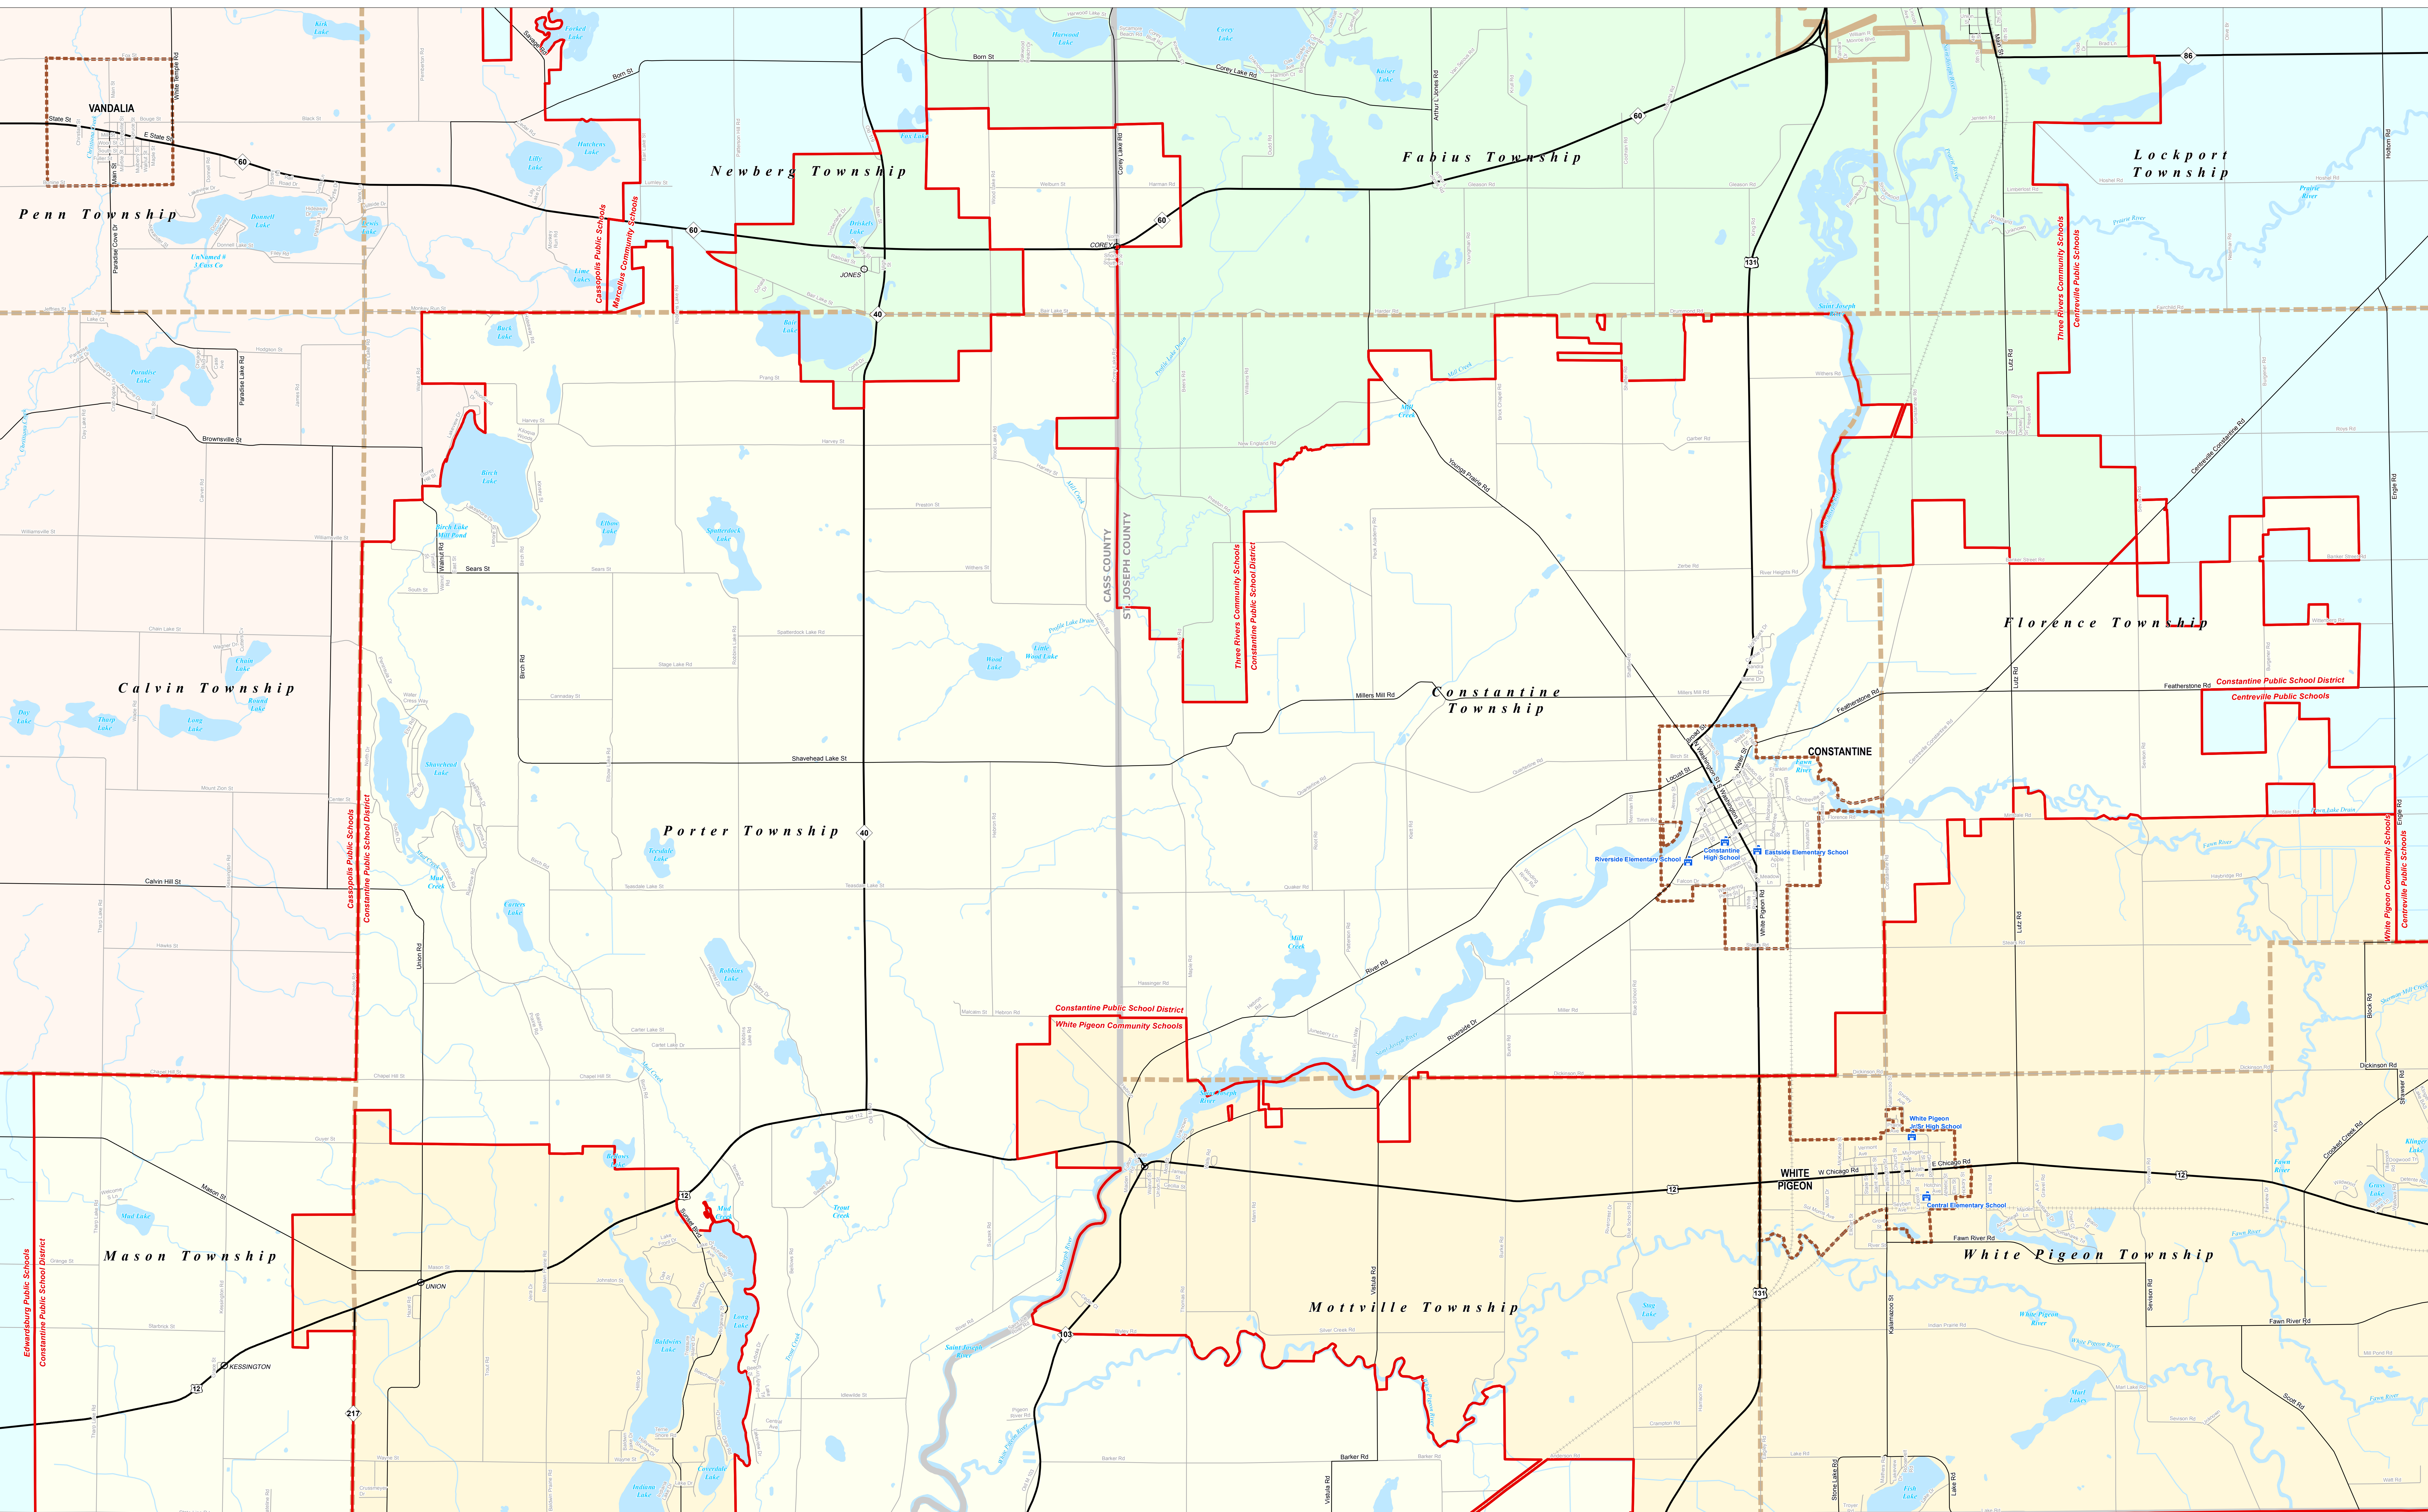

CONSTANTINE PUBLIC SCHOOL DISTRICT

St. Joseph County ISD

0 0.25 0.5 Miles

Legend	
School District	School
County	Water Feature
City	River, Stream, or Drain
Township	Railroad
Village	Freeway
Census Designated Place	Highway
	Primary Road
	Local Road

Source: Michigan Geographic Framework, v13a